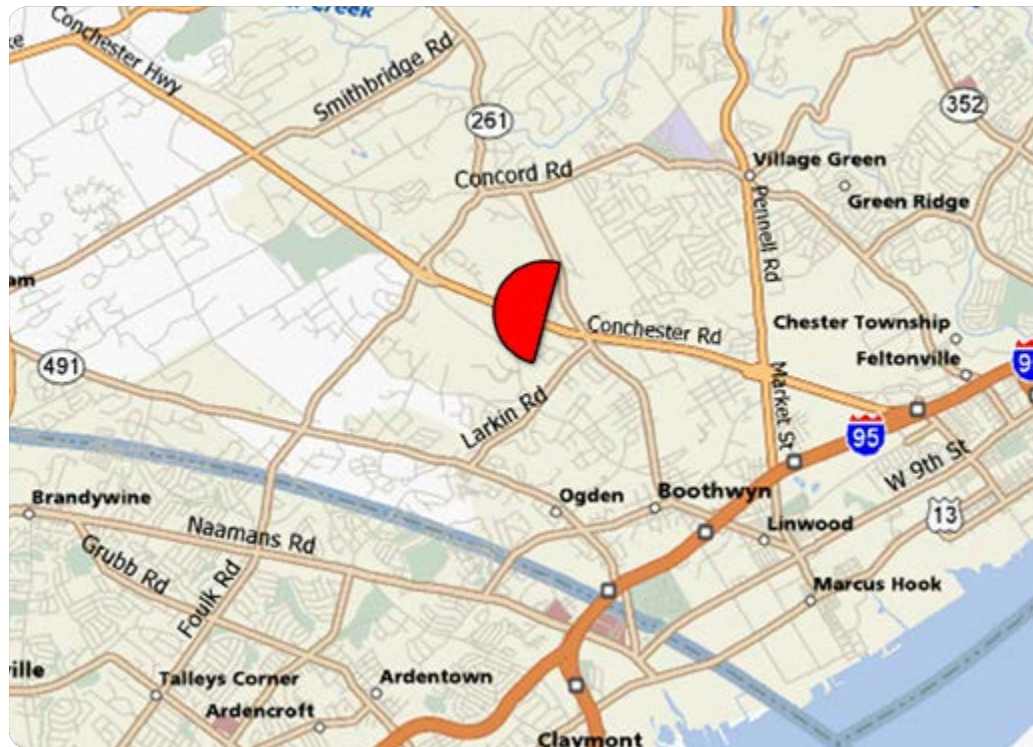

AFFLUENT SUBURBS

PHILADELPHIA

125 US Route 322 @ Creek Parkway Philadelphia, PA 19061 - This bulletin reaches the commuters heading home to the upscale suburbs of Kennett Square and Concordville shortly after they exit I-95. Route 322 is also a primary route for traffic heading to and from New Jersey via the Commodore Barry Bridge. This unit is located just minutes from major intersections of 322 and Rt 202 and US Route 1 and is located across from a large beer distributor.

Reaches commuters heading home to upscale Kennett Square & Concordville shortly after they exit I-95. R-322 is also a primary route to and from NJ via the Commodore Barry Bridge. Just minutes from major intersections. DEC 24,700