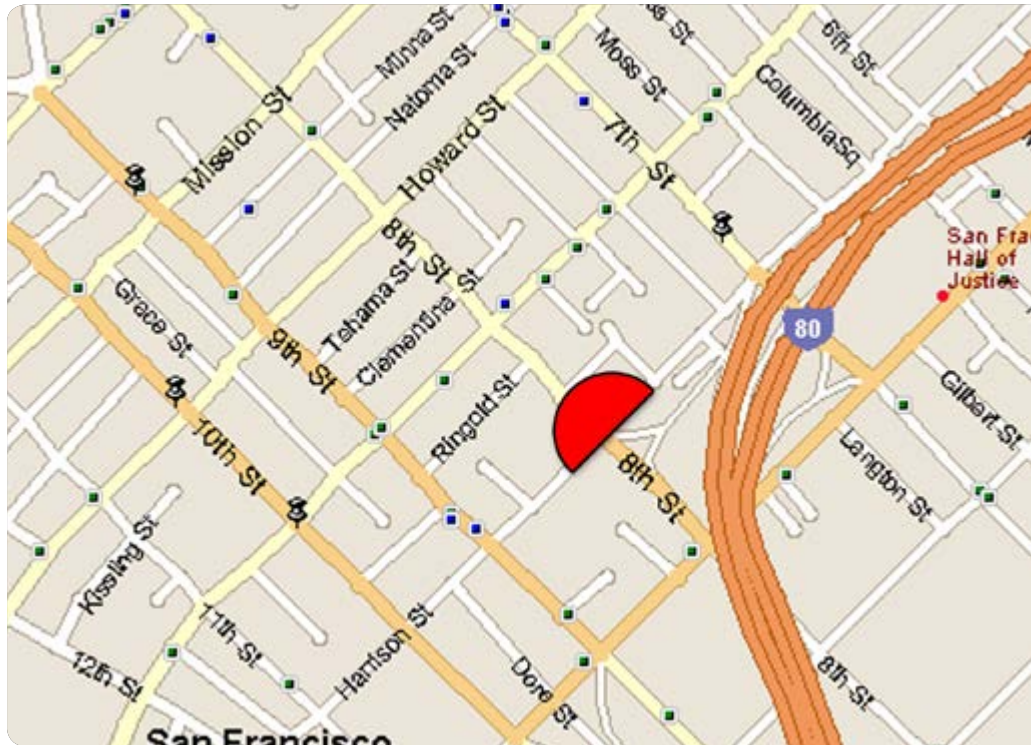

## I-80 OFF-RAMP!!!

## SAN FRANCISCO

**397 8th St, San Francisco, CA 94103** - This sign is visible from I-80, and captures large amounts of southbound traffic from the San Francisco - Oakland Bay Bridge on an I-80 off-ramp. Located next to a brand new development, and surrounded by trendy SOMA shops, restaurants, bars, and clubs, this wall is at the corner of 8th and Harrison Streets, only blocks away from a vibrant arts & entertainment district complete with parks, museums, civic center, opera and symphony buildings, theaters, as well as San Francisco's City Hall.

## READ & TRAFFIC

Prominent location, and visibility on major highway and commuter thoroughfares. Captures traffic from the San Francisco - Oakland Bay Bridge! DEC TBD

TAB ID TBD TOTAL IMPs TBD LATITUDE 37.77398 LONGITUDE -122.408588