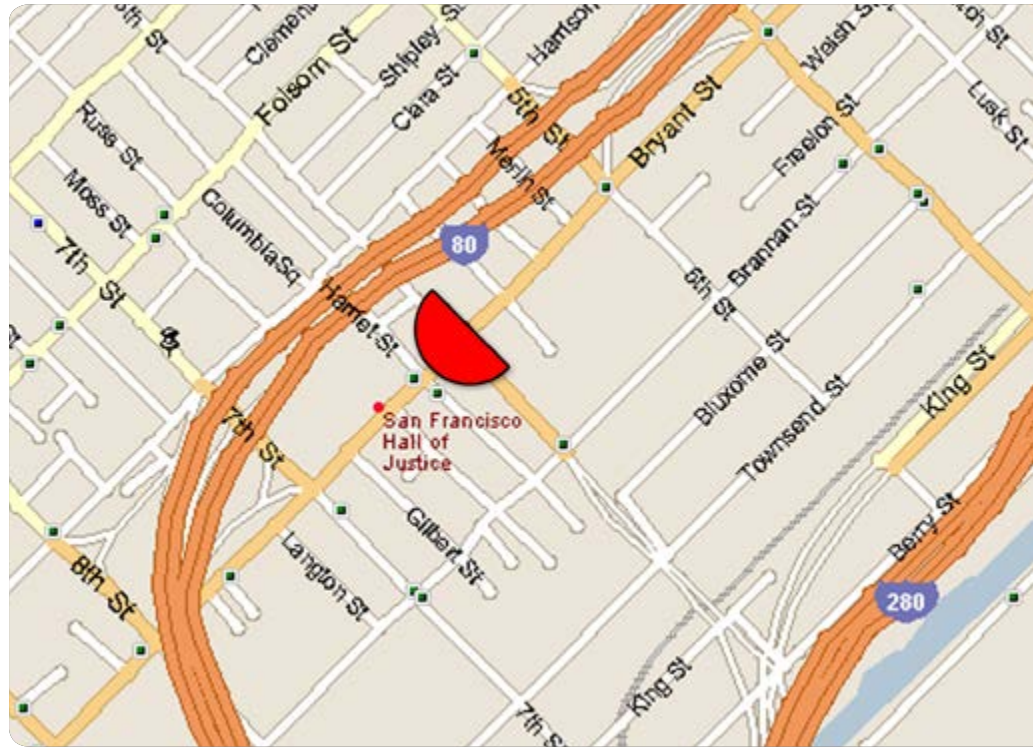

TRENDY SOMA!!!

SAN FRANCISCO

504 6th Street, San Francisco, CA 94103 - This 14' by 48' bulletin located on 6th Street just two blocks from Highway 280, at a MASSIVE INTERSECTION with TRAFFIC LIGHT. Please see the substantial traffic and proximity to Highway 280.

READ & TRAFFIC

North facing right-hand read heading onto 6th Street. DEC 88,000

TAB ID 30640486 TOTAL IMPs 306,311 LATITUDE 37.7743 LONGITUDE -122.4010

- SIZE & PRODUCTION** 14 feet tall by 48 feet wide. Bulletin. Stretch vinyl wrap. Showing size is 14' tall x 48' wide. Production size is 14' 8" tall x 48' 8" wide which is 4 inches all the way around on all four sides - 3 inch pocket with a 1 inch wrap.