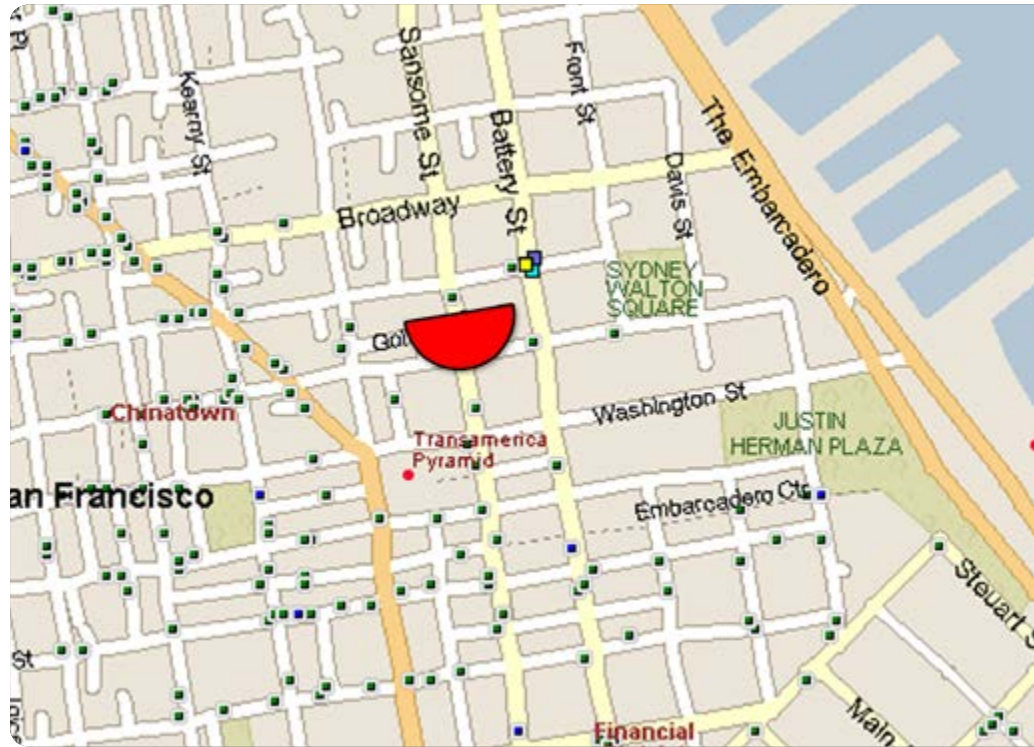

FINANCIAL DISTRICT!!!

SAN FRANCISCO

SANSOME AND PACIFIC, San Francisco, CA 94111 - Financial District location in the heart of "Ad Agency Row" outside the Transamerica Building. Home to some of the finest restaurants and nightclubs near the upscale Embarcadero Center.

📞 DC Office: **202.337.1839**

📧 chris@capitoloutdoor.com

🌐 www.CapitolOutdoor.com

Wall SF-305

SANSOME AND PACIFIC, SAN FRANCISCO, CA 94111

➤ **FACING** North

READ Left-hand

DEC 40,000

SIZE 24'h x 22'w

READ & TRAFFIC

Left-hand read on Pacific. DEC 40,000

TAB ID 30640495 TOTAL IMPs 82,750 LATITUDE 37.7972 LONGITUDE -122.4020

➤ **SIZE & PRODUCTION** 24 feet tall by 22 feet wide. Vinyl wall. Pressure sensitive (high-tack) adhesive vinyl (see page 3 for details).