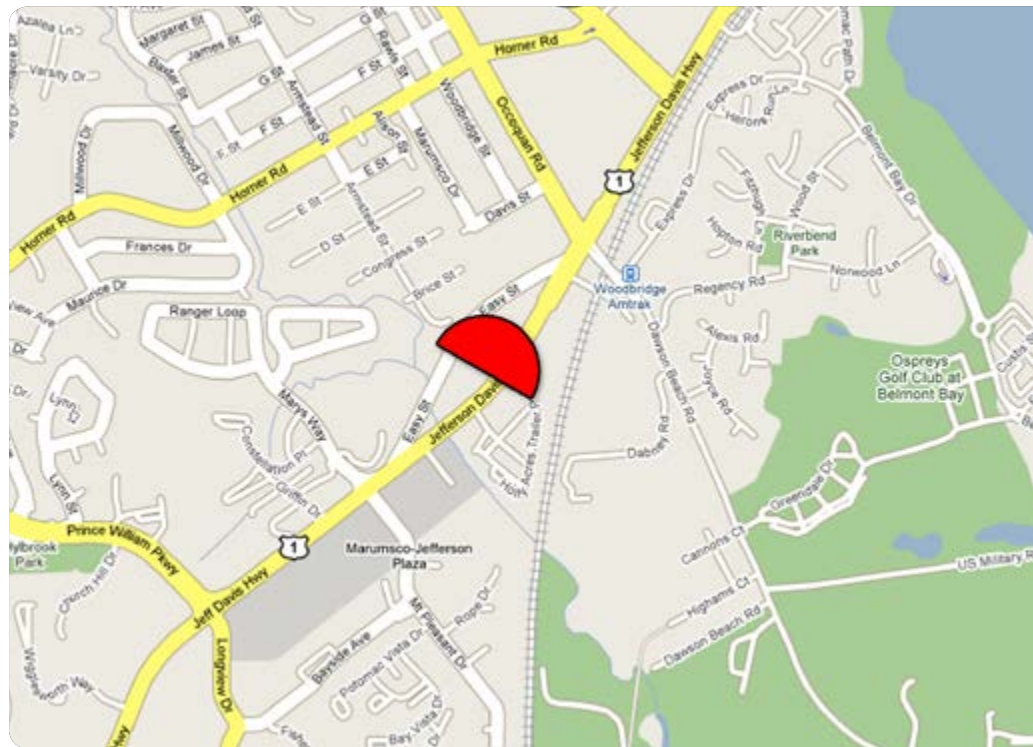

## WASHINGTON, DC

**13710 Jefferson Davis Highway, Woodbridge, VA 22191** - Northern Virginia is a very moneyed area and coveted by advertisers looking to target the wealthy residents in this area. Route-1 leads in and out of Old Town Alexandria and is a major artery leading into Richmond. This bulletin targets Potomac Mills Mall and Fort Belvoir.

# Bulletin DC-010

13710 JEFFERSON DAVIS HIGHWAY, WOODBRIDGE, VA 22191

**FACING** South

**READ** Left-hand

**DEC** 75,000

**SIZE** 14'h x 48'w

## READ & TRAFFIC

Shows to everyone traveling NORTH Route 1 Jefferson Davis Highway. Heavy traffic leading to I-95 NORTH AND SOUTH, as well as INTO ALEXANDRIA. Left-hand read. DEC 75,000

TAB ID 30640470 TOTAL IMPs 109,313 LATITUDE 38.654215 LONGITUDE -77.252963