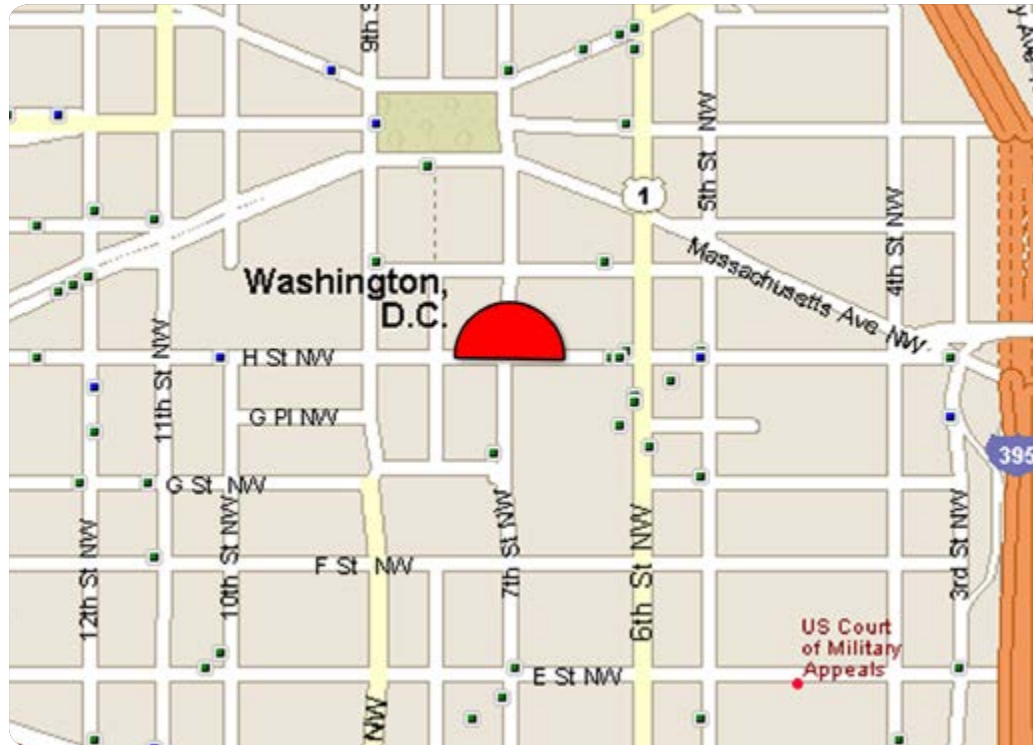

CHINATOWN/VERIZON CENTER!!!

WASHINGTON, DC

819 7th Street, NW, Washington, DC 20001 - Located above the many trendy bars and restaurants in the CHINATOWN Corridor where liquor licenses for nightclubs are allowed. Outside VERIZON CENTER at Gallery Place, next to AMC movie theatres, Urban Outfitters, Ann Taylor, and a Flagship AT&T Store. This unit is the only wallscape exiting the north side of this fashionable neighborhood.

📞 DC Office: **202.337.1839**

✉️ chris@capitoloutdoor.com

🌐 www.CapitolOutdoor.com

Wall DC-017

819 7TH STREET, NW, WASHINGTON, DC 20001

- FACING** South
- READ** Multiple
- DEC** 100,000
- SIZE** 25'h x 20'w

READ & TRAFFIC

Right-hand read on 7th St, left-hand read on H St. Shows to everyone traveling north on 7th St. Right-hand read in CHINATOWN / VERIZON CENTER. Heavy pedestrian and vehicular traffic. DEC 100,000