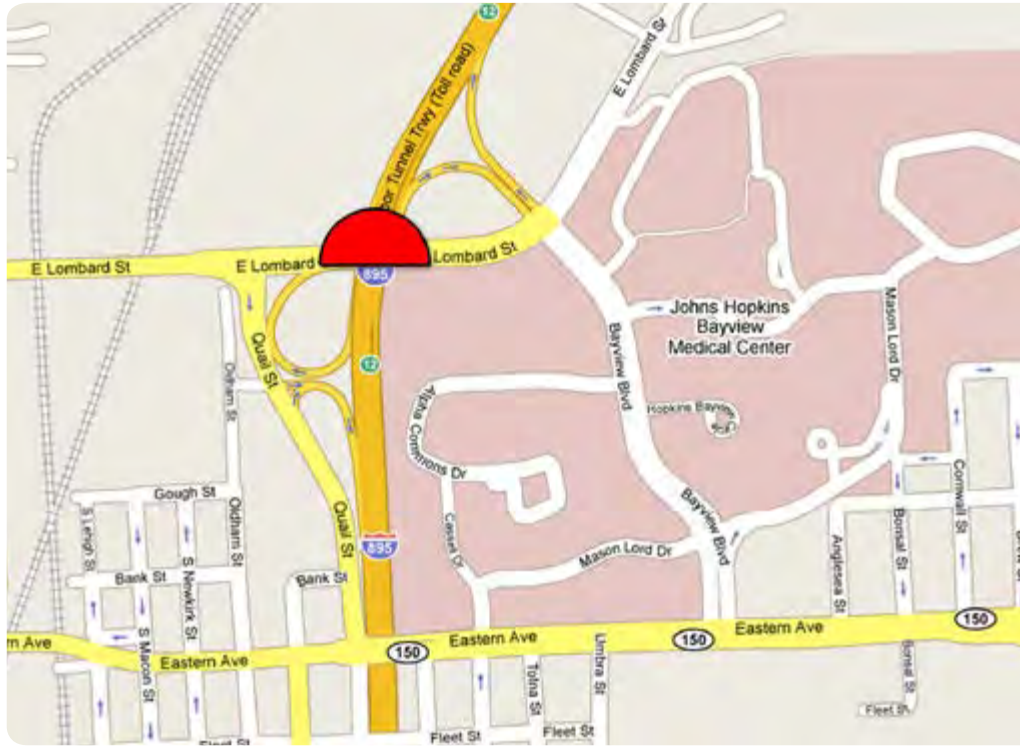

## MAJOR COMMUTER ROAD

## BALTIMORE

**I-895 @ East Lombard Street, Baltimore, MD 21224** - Digital sign with high visibility to northbound traffic on I-895, the main connector to Route 295/Baltimore-Washington Pkwy, I-95 and I-695 Baltimore Beltway, within three miles of downtown.

## READ & TRAFFIC

The bulletin is located within three miles of Downtown Baltimore, with I-895 serving as the main connector to Rt. 295 (Baltimore Washington Parkway), I-95 and I-695 (Baltimore Beltway). DEC 82,000

60 second loop, 10 second spots

**TAB ID** 30640523 **TOTAL IMPS** 139,430 **LATITUDE** 39.2968 **LONGITUDE** -76.5498

**SIZE & PRODUCTION** We recommend creating content in the same pixel dimensions as the display. 242H x 858W.