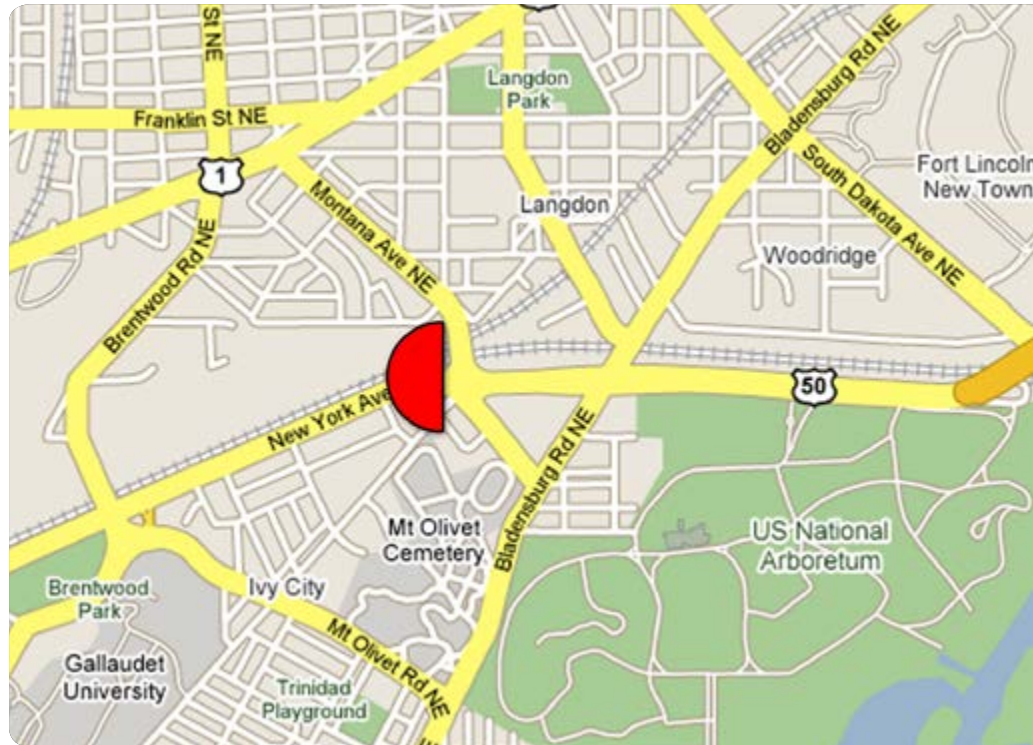

ONE OF ONLY 4 FACES IN THE CITY!!!

WASHINGTON, DC

New York Ave & Montana Street, NE, Washington, DC 20002 - One of ONLY FOUR illuminated bulletin faces left in the District at the most congested artery of New York Ave -- New York and Montana at several traffic lights.

 DC Office: **202.337.1839**
  chris@capitoloutdoor.com
  www.CapitolOutdoor.com

- FACING** East
- READ** Right-hand
- DEC** 135,000
- SIZE** 19'6"h x 48'w

READ & TRAFFIC

Right-hand read on New York Ave, "The Gateway to the City" of Washington, DC. Massive traffic and several traffic lights at this intersection. Long approach view. DEC 135,000

TAB ID 30640462 TOTAL IMPs 215,636 LATITUDE 38.9175 LONGITUDE -76.9794

- SIZE & PRODUCTION** 19'6" tall by 48' wide. Standard bulletin. Showing size is 19'6" tall x 48' wide. Production size is 20' 2" tall x 48' 8" wide which is 4 inches all the way around on all four sides - 3 inch pocket with a 1 inch wrap.