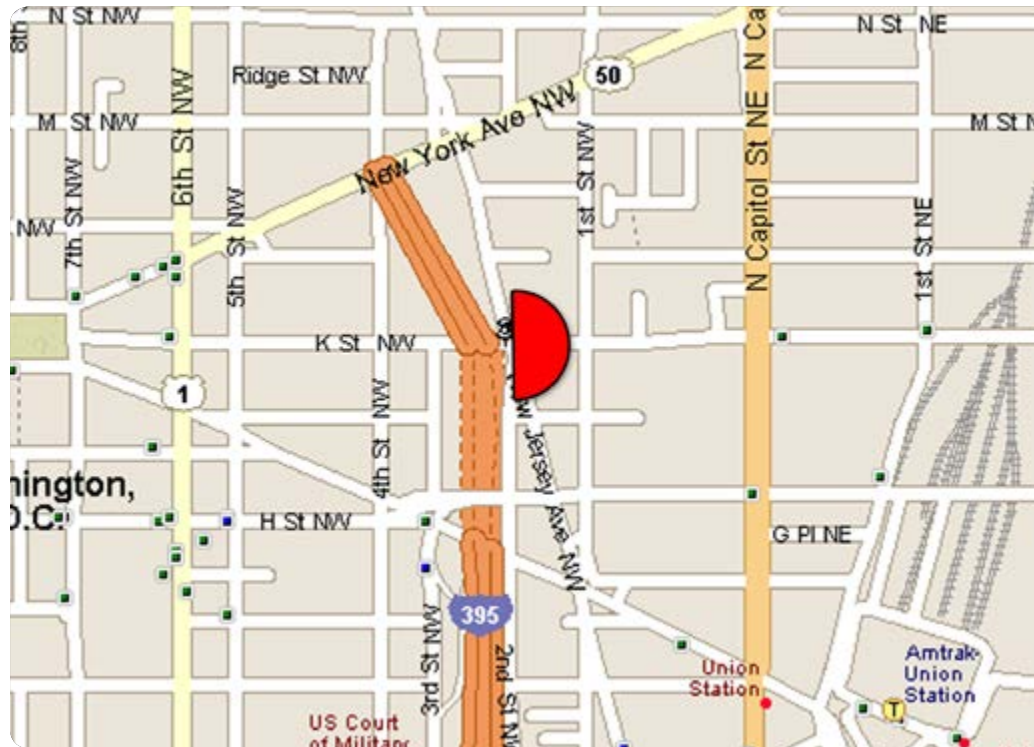

**DOWNTOWN COMMUTER/
NEIGHBORHOOD ICONIC!**

WASHINGTON, DC

200 K Street, NW, Washington, DC 20001 - A huge wall that is visible from New York Ave, K Street, and Massachusetts Ave. One of the premier wall units in the City. This wallscape begins from the top of a split-towered building and towers down to façade. There are no buildings that obstruct or obscure this unit and it is the tallest building in the area. Therefore, this wallscape has an impressive presence that dominates the neighborhood. Located ½ mile from Union Station, Capitol Hill and the Verizon Center. Verizon Center parking is just four blocks west and faces the façade. The Republican National Committee is ¾ of a mile East from this wallscape. Georgetown University Law School, and over 4,000 apartments and condos surround this unit.

READ & TRAFFIC

Shows to everyone traveling East. Exposure on the 295 Underpass. Right hand read on K Street. Left Hand read on Massachusetts Ave. Right hand read on New York Ave, parallel read on 2nd, 3rd, 4th, 5th, 6th, and 7th Streets. DEC 70,000

 **ART REQUIREMENTS FOR WASHINGTON, DC SIGNAGE**

LOCATION WALL DC-002 - 200 K Street, NW, Washington, DC 20001 -
"DOWNTOWN COMMUTER ICONIC!"

SIZE SHOWING SIZE NOT TO EXCEED 50'h x 56'w Wall Mural

TYPE Vinyl Mesh