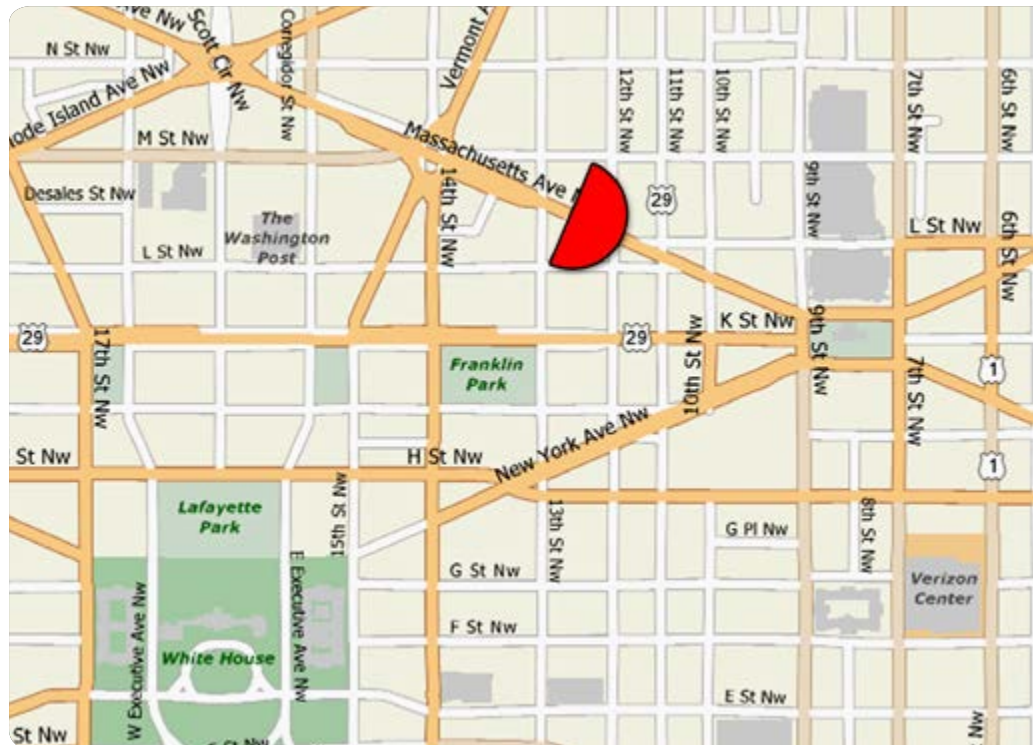

DUPONT CIRCLE!!!

WASHINGTON, DC

1234 Massachusetts Avenue, NW, Washington, DC 20005 - The only sign on Massachusetts Ave, leading out of the Central Business District, facing Dupont Circle, Thomas Circle, Embassy Row, and The 14th Street Corridor. Magnificent demos, this ONE OF A KIND UNIT captures the overflow traffic on New York Ave, the new Convention Center and is surrounded by many hotels and the trendy 14th Street Corridor. A TOTALLY UNIQUE SIGN IN THE CITY.

📞 DC Office: **202.337.1839**

✉️ chris@capitoloutdoor.com

🌐 www.CapitolOutdoor.com

**MASSIVE TRAFFIC,
100,000 DEC**

MULTIPLE VIEWING ANGLES

Wall DC-016

1234 MASSACHUSETTS AVENUE, NW, WASHINGTON, DC 20005

FACING West

READ Right-hand

DEC 100,000

SIZE 30'h x 13'w

READ & TRAFFIC

Right-hand read on Massachusetts Ave. The only sign on Massachusetts Ave, leading out of the Central Business District and Tony, Dupont Circle, and Embassy Row. This is a **ONE OF A KIND UNIT!** DEC 100,000

✉️ chris@capitoloutdoor.com

🌐 www.CapitolOutdoor.com

ART REQUIREMENTS FOR WASHINGTON, DC SIGNAGE

LOCATION WALL DC-016 -

1234 Massachusetts Avenue, NW, Washington, DC 20005 - "DUPONT CIRCLE!!!"

SIZE SHOWING SIZE NOT TO EXCEED 30'h x 13'w Wall Mural