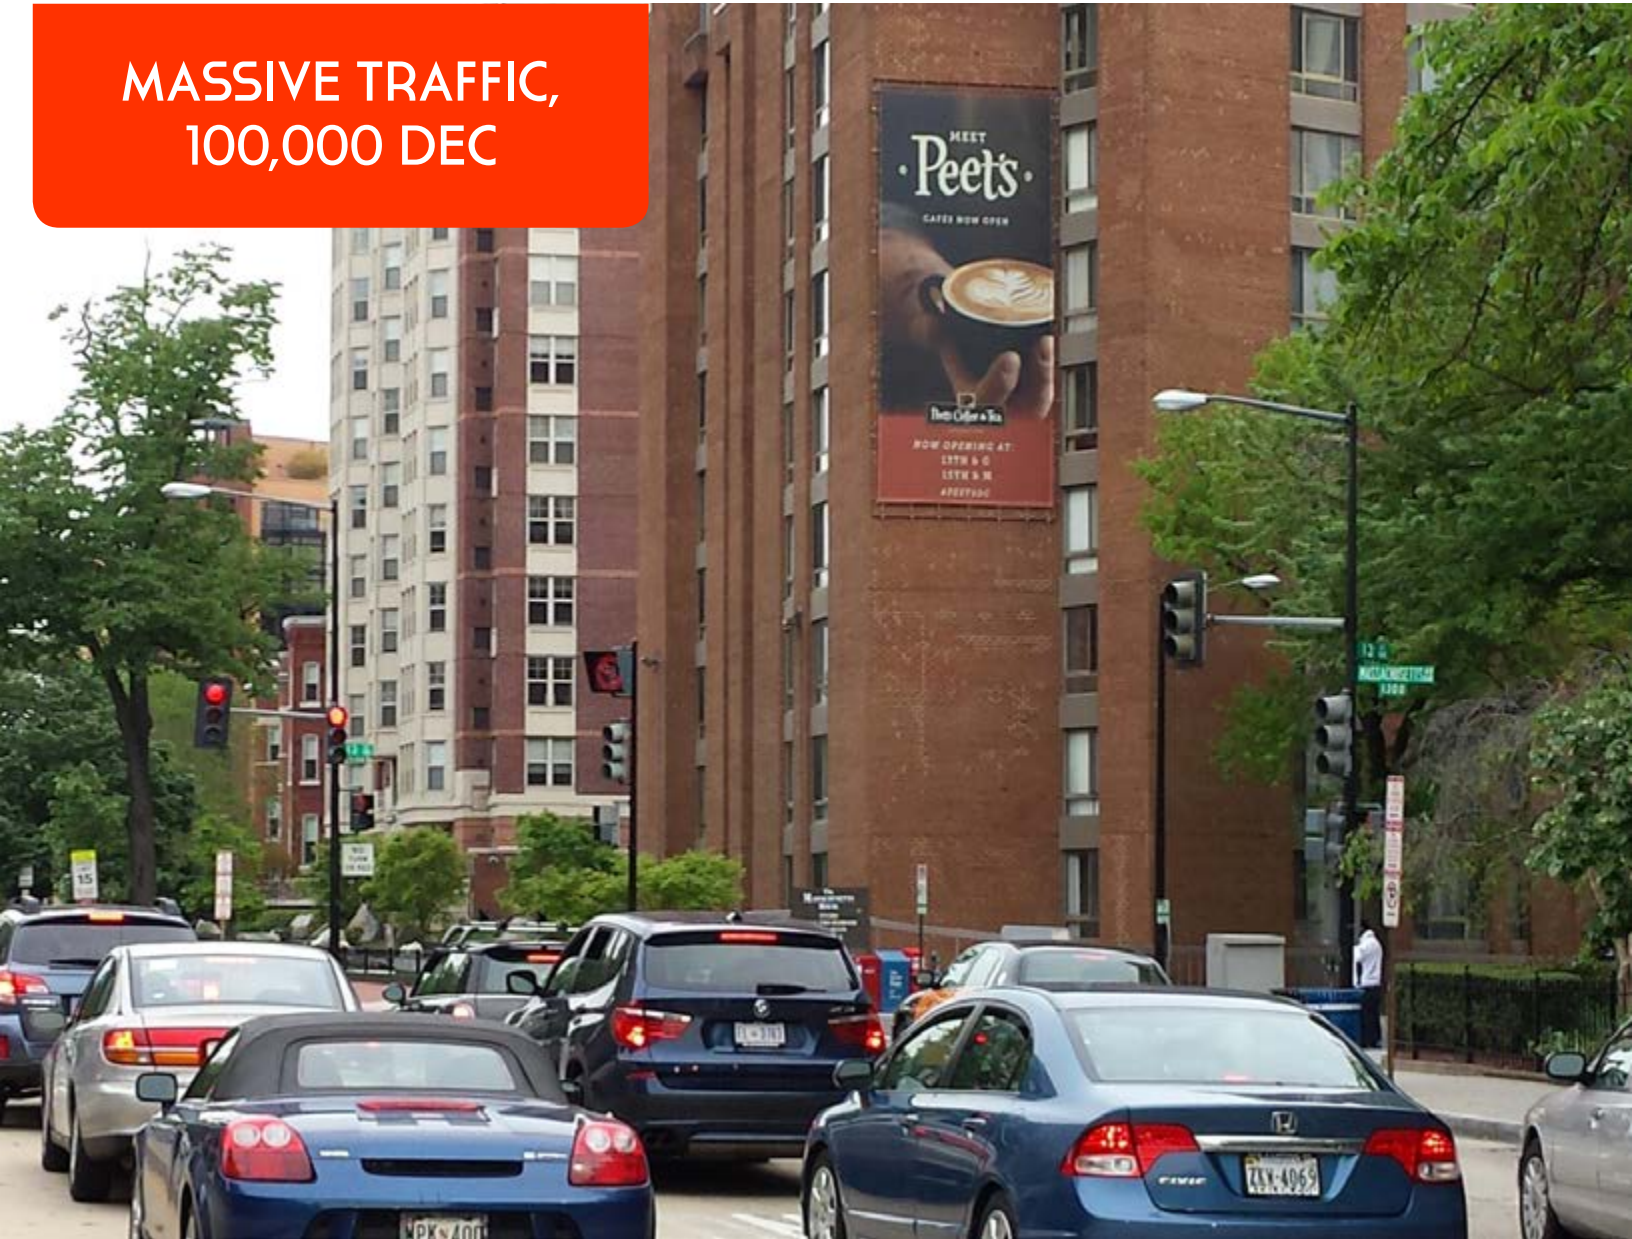

DUPONT CIRCLE!!!

WASHINGTON, DC

1234 Massachusetts Avenue, NW, Washington, DC 20005 - The only sign on Massachusetts Ave, leading out of the Central Business District, facing Dupont Circle, Thomas Circle, Embassy Row, and The 14th Street Corridor. Magnificent demos, this ONE OF A KIND UNIT captures the overflow traffic on New York Ave, the new Convention Center and is surrounded by many hotels and the trendy 14th Street Corridor. A TOTALLY UNIQUE SIGN IN THE CITY.

📞 DC Office: **202.337.1839**

✉️ chris@capitoloutdoor.com

🌐 www.CapitolOutdoor.com

**MASSIVE TRAFFIC,
100,000 DEC**

MULTIPLE VIEWING ANGLES

Wall DC-016

1234 MASSACHUSETTS AVENUE, NW, WASHINGTON, DC 20005

FACING West

READ Right-hand

DEC 100,000

SIZE 30'h x 13'w

READ & TRAFFIC

Right-hand read on Massachusetts Ave. The only sign on Massachusetts Ave, leading out of the Central Business District and Tony, Dupont Circle, and Embassy Row. This is a **ONE OF A KIND UNIT!** DEC 100,000