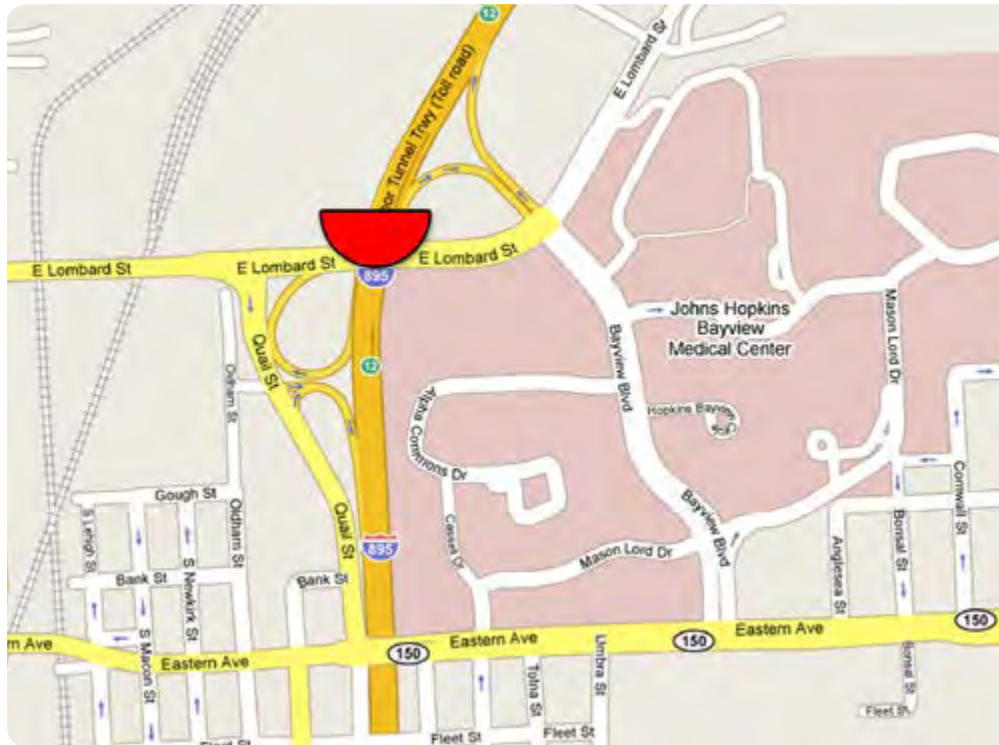

MAJOR COMMUTER ROAD

BALTIMORE

I-895 @ East Lombard Street, Baltimore, MD 21224 - Digital sign with High visibility to southbound traffic on I-895, the main connector to Route 295/Baltimore-Washington Pkwy, I-95 and I-695 Baltimore Beltway, within three miles of downtown.

 **DC Office: (202) 337-1839**

 **chris@capitoloutdoor.com**

 **www.CapitolOutdoor.com**

- FACING** North
- READ** Left-hand
- DEC** 82,000
- SIZE** 14'h x 48'w

READ & TRAFFIC

The bulletin is located within three miles of Downtown Baltimore, with I-895 serving as the main connector to Rt. 295 (Baltimore Washington Parkway), I-95 and I-695 (Baltimore Beltway). DEC 82,000

60 second loop, 10 second spots

TAB ID 30640522 **TOTAL IMPS** 112,008 **LATITUDE** 39.2968 **LONGITUDE** -76.5497

SIZE & PRODUCTION We recommend creating content in the same pixel dimensions as the display. 242H x 858W.