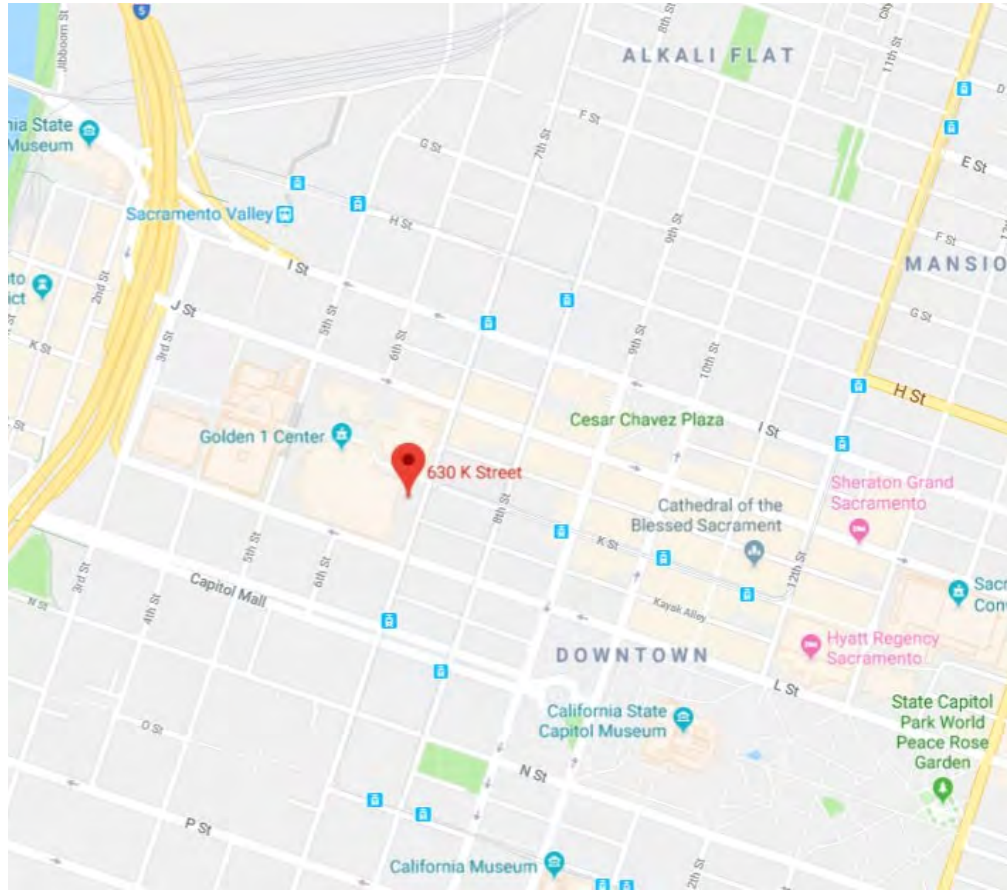

NEARBY ATTRACTIONS!

SACRAMENTO

630 K Street, Sacramento, CA 95814 - A stunning location at the premier entrance of the new Golden 1 Center. Thousands of people pass by daily to enter the complex and simply cannot miss these units. Capturing eyes entering and leaving the arena, perched above retail and restaurants that are constantly busy not only prior to and after events at the arena but for business lunch, happy hour and nightly, these units are spectacular!

📞 **DC Office:** (202) 337-1839

📧 chris@capitoloutdoor.com

💻 www.CapitolOutdoor.com

Wall SAC-1003 630 K STREET, SACRAMENTO, CA 95814

- FACING** East
- READ** Right-hand
- SIZE** 40'h x 30'w

TAB ID 30883247 TOTAL IMPs 53327 LATITUDE 38.579899 LONGITUDE -121.498224