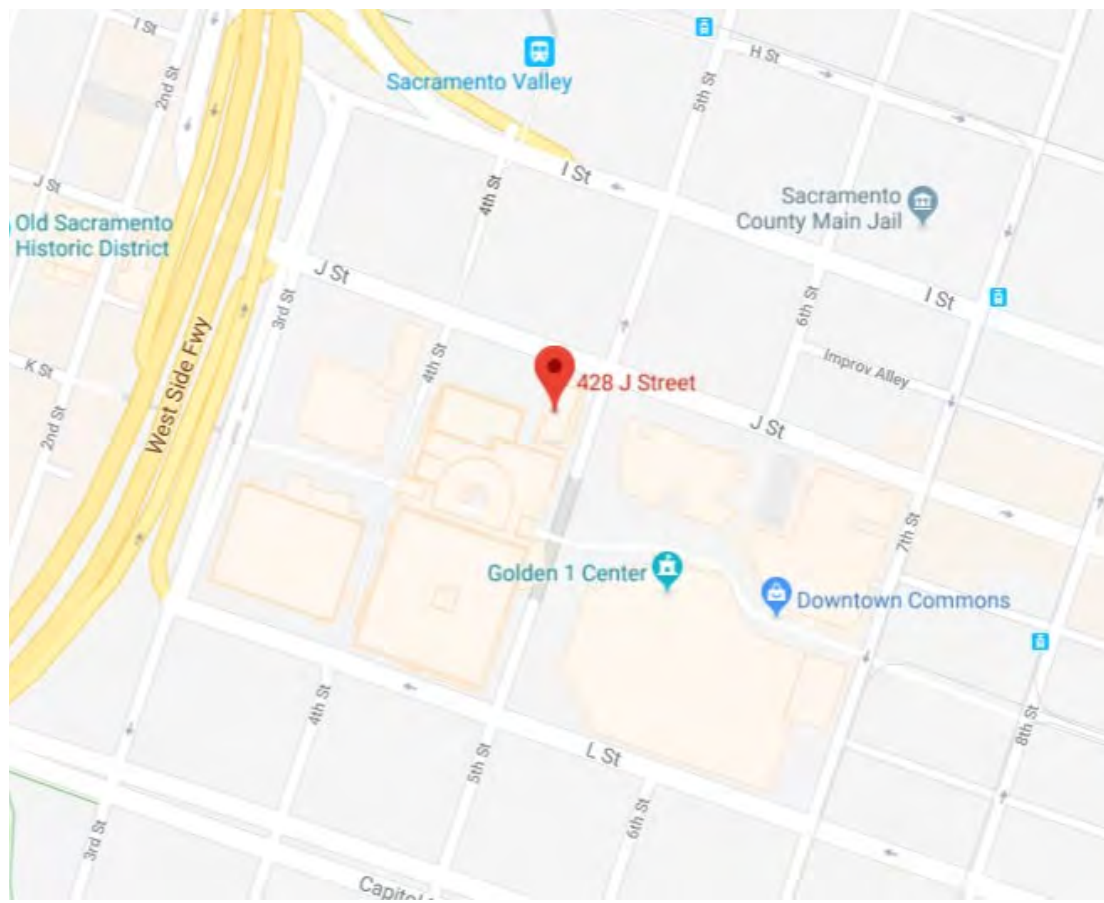

TRAVELERS HOTEL!

SACRAMENTO

428 J St, Sacramento, CA 95814 - this is a high impact unit located on J St with a dominating right hand read for all cars entering downtown Sacramento off I-5. Located steps from the Golden 1 Center, immersed in the energetic new entertainment district, this unit stands out due to long reads and impactful well time of vehicles at stop lights as well during the daily morning rush hour and frequent event traffic for the arena.

📞 **DC Office: (202) 337-1839**

📧 **chris@capitoloutdoor.com**

💻 **www.CapitolOutdoor.com**

Wall SAC-1006

428 J STREET, SACRAMENTO, CA 95814

- **FACING** West
- READ** Left-hand
- SIZE** 40'h x 25'w

TAB ID 30883252 TOTAL IMP 181946 LATITUDE 38.581071 LONGITUDE -121.496819