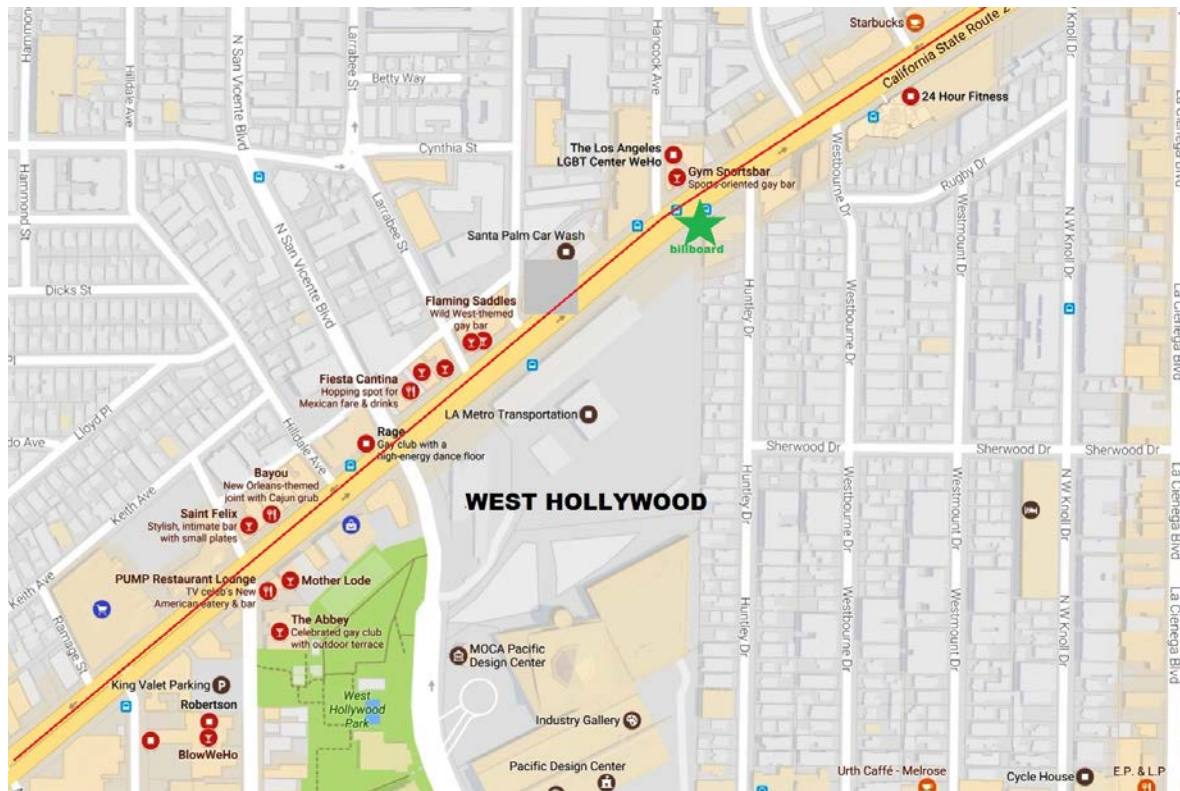

SANTA MONICA & HUNTLEY

WEST HOLLYWOOD

8730 Santa Monica Blvd, West Hollywood, CA 90069 - Located in the heart of West Hollywood, this board sits low to the ground delivering a bigger visual impact. Although it doesn't have a long read this board has a very heavy foot traffic exposure day and night from locals and tourists due to all the trendy and hip cafés and night venues such as Micky's, Rage, Abbey and Sur. In addition, this block of West Hollywood is also known for health & fitness. It has a number of Yoga and Pilates studios as well as healthy food markets and restaurants.

This part of Santa Monica is well known for its heavy foot traffic, day and night from locals and tourists due to all the trendy and hip cafes, restaurants and night venues.

📞 **DC Office: (202) 337-1839**

📧 **chris@capitoloutdoor.com**

💻 **www.CapitolOutdoor.com**

FACING
East & West

READ
Left & Right

SIZE
14'h x 48'w

TAB ID TBD TOTAL IMP West Facing: 166,482 East Facing: 108,231 LATITUDE 34.086701 LONGITUDE -118.380919

DC Office: (202) 337-1839

chris@capitoloutdoor.com

www.CapitolOutdoor.com

Overall area: 15'4h x 49'4w (8" Bleed on all sides)

Live area: 14'h x 48'w (Edge of Billboard)

FINAL ACTUAL SIZE

Visual Area: 14'h x 48'w