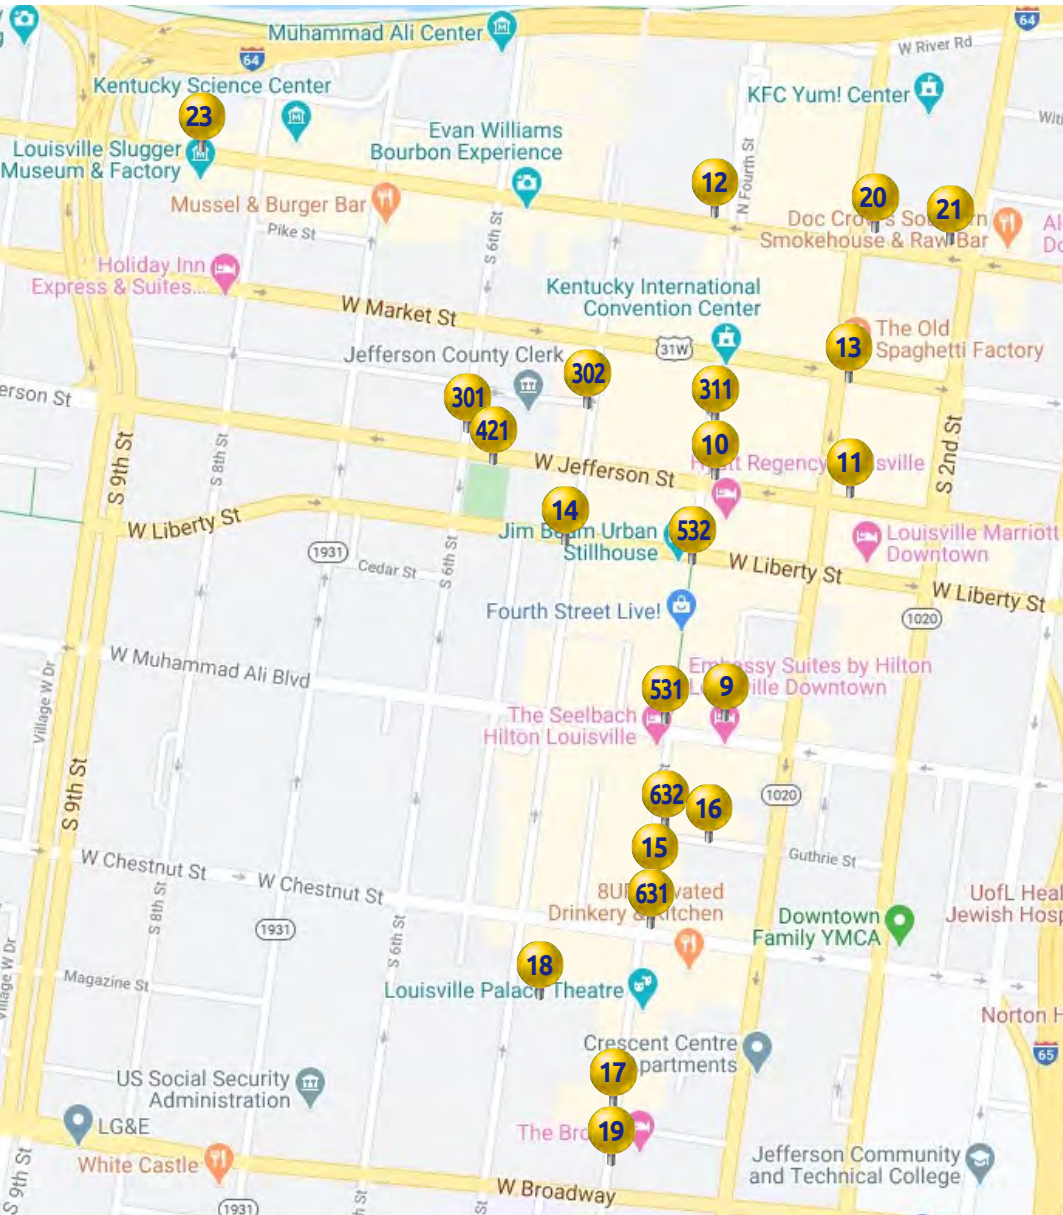

LOUISVILLE | Louisville, Kentucky [Multiple Locations]

8.5' x 3.5' Louisville Ad Panel Network

50 SCREENS

LOUISVILLE, KY SITES

Plant Unit ID		Plant Unit ID	
SDF-0301-A	301A	SDF-0015-A	15A
SDF-0301-B	301B	SDF-0015-B	15B
SDF-0302-A	302A	SDF-0016-A	16A
SDF-0302-B	302B	SDF-0016-B	16B
SDF-0311-A	311A	SDF-0017-A	17A
SDF-0311-B	311B	SDF-0017-B	17B
SDF-0421-A	421A	SDF-0018-A	18A
SDF-0421-B	421B	SDF-0018-B	18B
SDF-0531-A	531A	SDF-0019-A	19A
SDF-0531-B	531B	SDF-0019-B	19B
SDF-0532-A	532A	SDF-0020-A	20A
SDF-0532-B	532B	SDF-0020-B	20B
SDF-0631-A	631A	SDF-0021-A	21A
SDF-0631-B	631B	SDF-0021-B	21B
SDF-0632-A	632A	SDF-0022-A	22A
SDF-0632-B	632B	SDF-0022-B	22B
SDF-0009-A	9A	SDF-0023-A	23A
SDF-0009-B	9B	SDF-0023-B	23B
SDF-0010-A	10A	SDF-0024-A	24A
SDF-0010-B	10B	SDF-0024-B	24B
SDF-0011-A	11A	SDF-0025-A	25A
SDF-0011-B	11B	SDF-0025-B	25B
SDF-0012-A	12A	SDF-0026-A	26A
SDF-0012-B	12B	SDF-0026-B	26B
SDF-0013-A	13A		
SDF-0013-B	13B		
SDF-0014-A	14A		
SDF-0014-B	14B		

:10 Broadcast Ad

Full screen image poster or video/animation with audio.

Interactive landing pages are optional and included. *(See next page)*

Wicked Musical example:

Call to action attracts people to touch and find out more about the ad or message.

Overall Kiosk Dimensions:

41.1" (width) x 102.2" (height) x 11.6" (depth)

3'4" (width) x 8'5" (height) x .97" (depth)

Active Screen Dimensions:

26.8" (width) x 47.6" (height)

2'23" (width) x 3'97" (height)

Examples of interactive landing pages; CityPost template on left, or create a custom design on right.