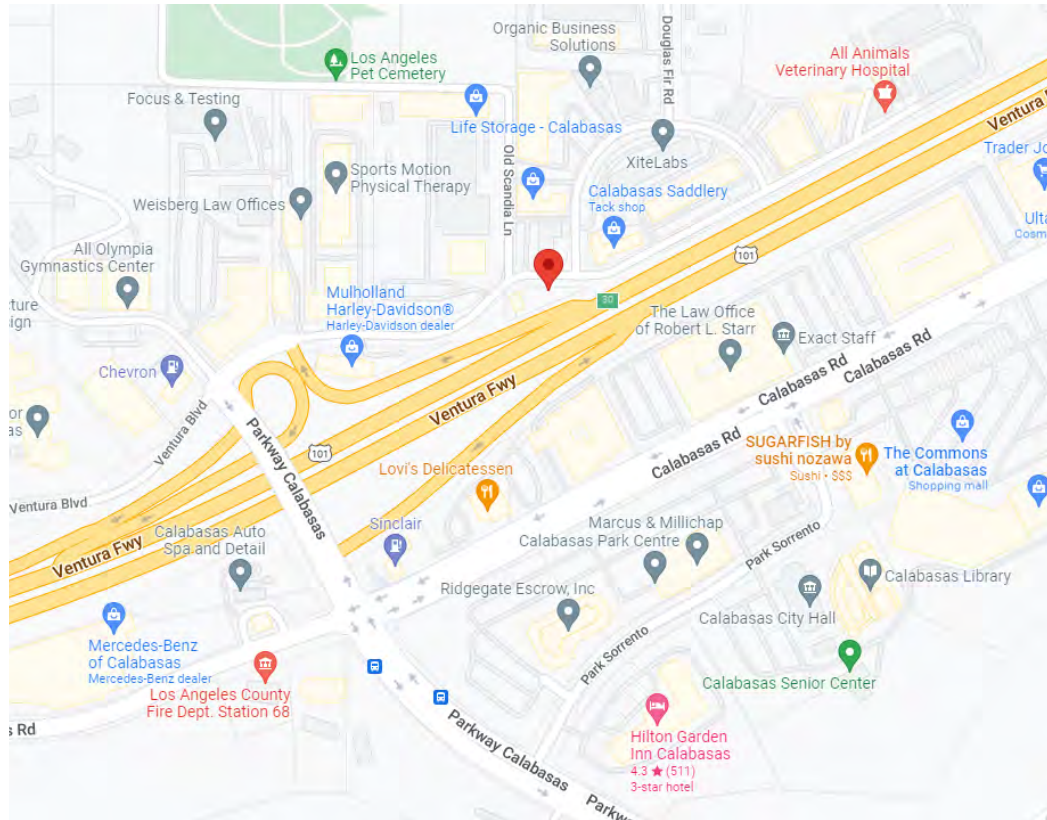

## BUSY VENTURA FREEWAY/ UPSCALE COMMUNITY

## CALABASAS, CA

**101 Ventura Fwy Parkway, Calabasas, CA 91302** - This is an outstanding oversized display located on the busy Ventura (I-101) Freeway in the upscale community of Calabasas where A-list celebrity and pro athletes live. The 101 Freeway is a heavily traveled north/south arterial, carrying traffic from as far north as San Francisco to the San Fernando Valley. Limited bulletin coverage in this area makes this unit of particular interest to advertisers targeting upper income households. This display is visible to commuters traveling from San Francisco, Santa Barbara, Ventura County, Westlake, and Malibu. Parkway Calabasas exit to high-end stores and fine dining and The Commons shopping center. This is the **ONLY** avail inventory in Calabasas.

## READ & TRAFFIC

The 101 Freeway is a heavily traveled north/south arterial.

TAB ID 30609806 WEEKLY IMPs 785,840 LATITUDE 34.154865 LONGITUDE -118.649652

- SIZE & PRODUCTION** 19 feet tall by 44 feet wide. Illuminated Vinyl Bulletin.