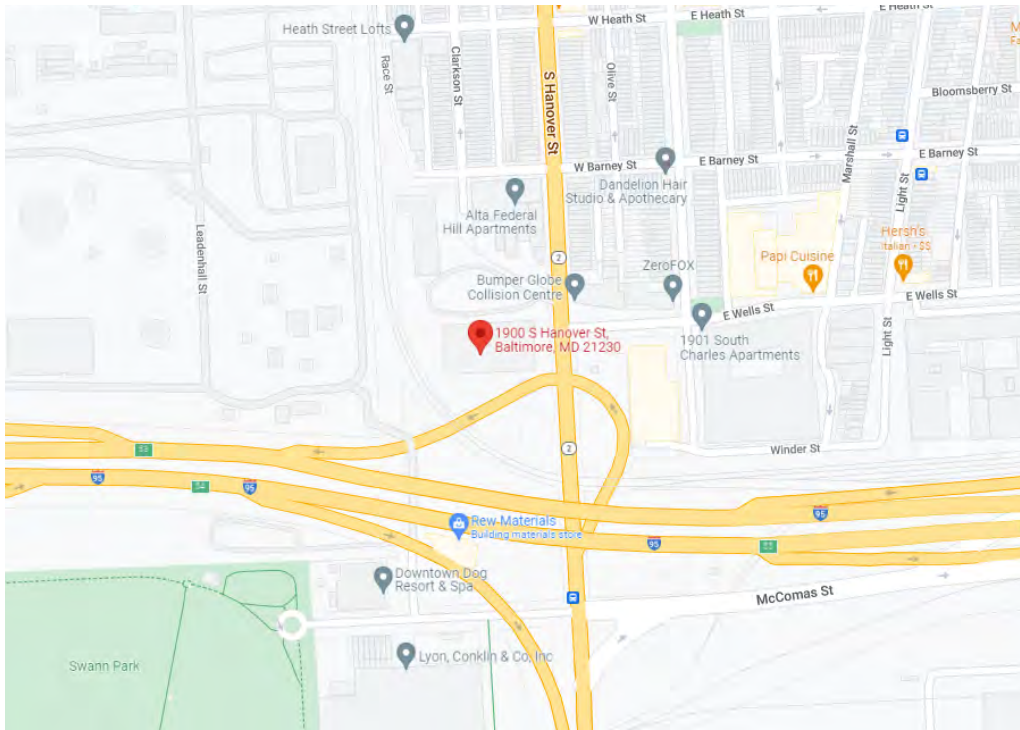

**MAJOR COMMUTER
ROAD**

BALTIMORE

1900 Hanover St, Baltimore, MD 21230 - This incredible unit shows to southbound traffic on the I-95 as well as the busy Hanover St. It is located right before the I-395 and 295. Traffic will back up right before this sign as commuters get on to the 395 from the 95 giving this sign a longer read.

Bulletin BAL-505 1900 HANOVER ST, BALTIMORE, MD 21230

- FACING** East
- READ** Right-hand
- DEC** TBD
- SIZE** 14'h x 48'w

READ & TRAFFIC

Shows to Westbound traffic on the I-95 as well as the busy Hanover St. Located right before the I-395 and 295.

TAB ID 50420723 WEEKLY IMPs 568,414 LATITUDE 39.26790791 LONGITUDE -76.61570125

- SIZE & PRODUCTION** 14 feet tall by 48 feet wide. Illuminated Vinyl Bulletin. Showing size is 14' tall x 48' wide. Production size is 14' 8" tall x 48' 8" wide which is 4 inches all the way around on all four sides - 3 inch pocket with a 1 inch wrap.