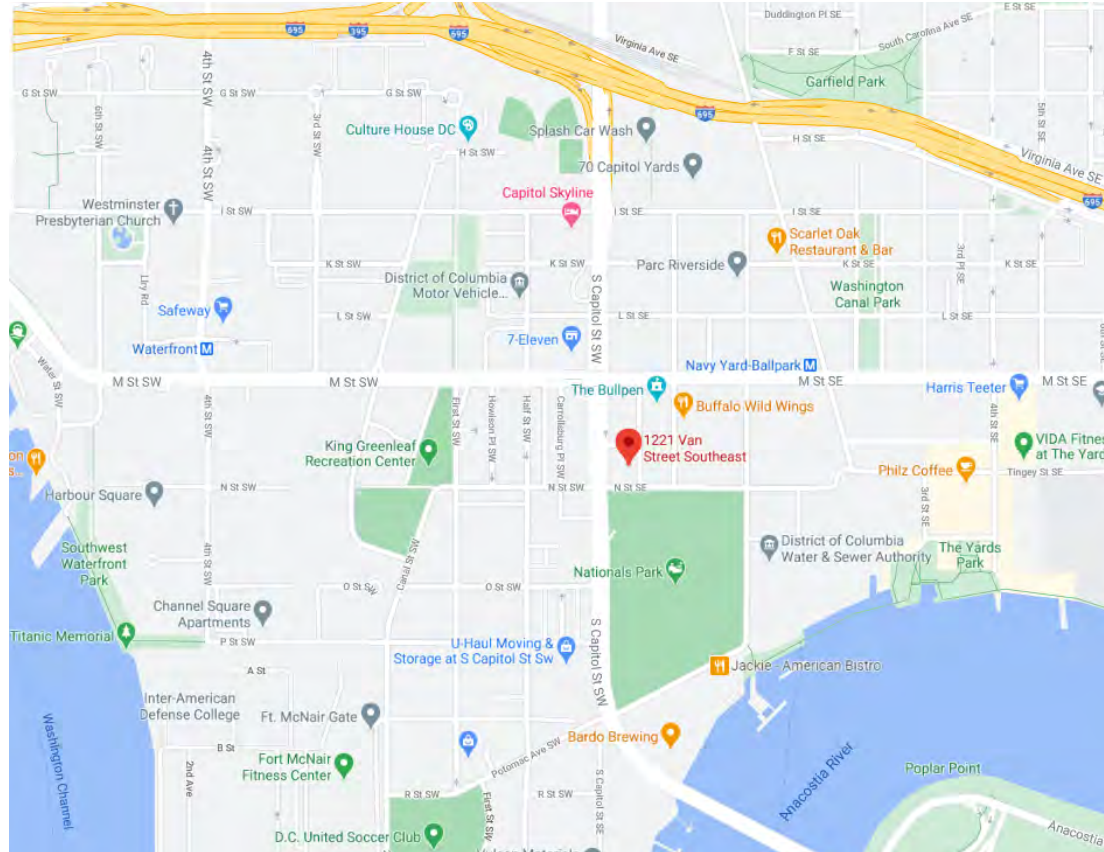

BALLPARK DISTRICT!

WASHINGTON, DC

1221 Van St, SE, Washington, DC 20003 - Discover the Ballpark District, a dynamic community in the Capitol Riverfront. 1221 Van is at the heart of a thriving area with restaurants, retail, and nightlife that forms the entertainment gateway to Nationals Park. It's steps from the Navy Yard Metro station, putting you minutes from everywhere. Everything you need, ON (and off) VAN.

In the heart of the Capitol Riverfront's Ballpark District, right across from Nationals Stadium! Enjoy the restaurants, retail and nightlife in and around the ballpark. Stroll along the riverfront or picnic in Yards Park. See home plate, from home. Look right into Nationals Park and be part of the game-day excitement with your next-door neighbors, the Washington Nationals. Just steps from the Navy Yard Metro station. Easy access to Capitol Hill.

📞 **DC Office: (202) 337-1839**

✉️ **chris@capitoloutdoor.com**

💻 **www.CapitolOutdoor.com**

Wall DC-052 1221 VAN STREET, SE, WASHINGTON, DC 20003

- FACING** West
- READ** Left-hand
- DEC** 100,000
- SIZE** 35'h x 25'w
- READ & TRAFFIC**