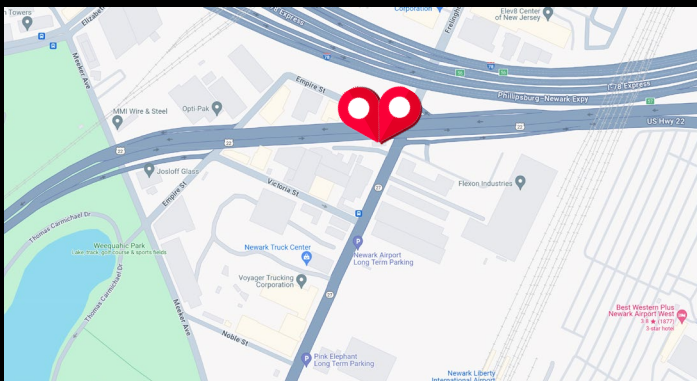

# NW-701

GEOPATH ID: 30799636/30799643

 377 Frelinghuysen Avenue  
Newark, NJ 07114

Located next to Newark Liberty International Airport, on heavily traveled Rte. 22, leading into/out of Lower Manhattan. Multiple faces and reads, including Lincoln Hwy. This unit has multiple facings and reads, including Lincoln Highway. Newark is home to numerous corporations, universities, cultural and sports venues.

**Size:** 14'H x 48'W  
**Weekly IMPs:** 722,848  
**Facing:** Multiple

**Latitude:** 40.707747  
**Longitude:** -74.192686  
**Read:** Multiple

BULLETIN

NW-701

Location: 377 Frelinghuysen Avenue | Area: Newark | Substrate: Vinyl