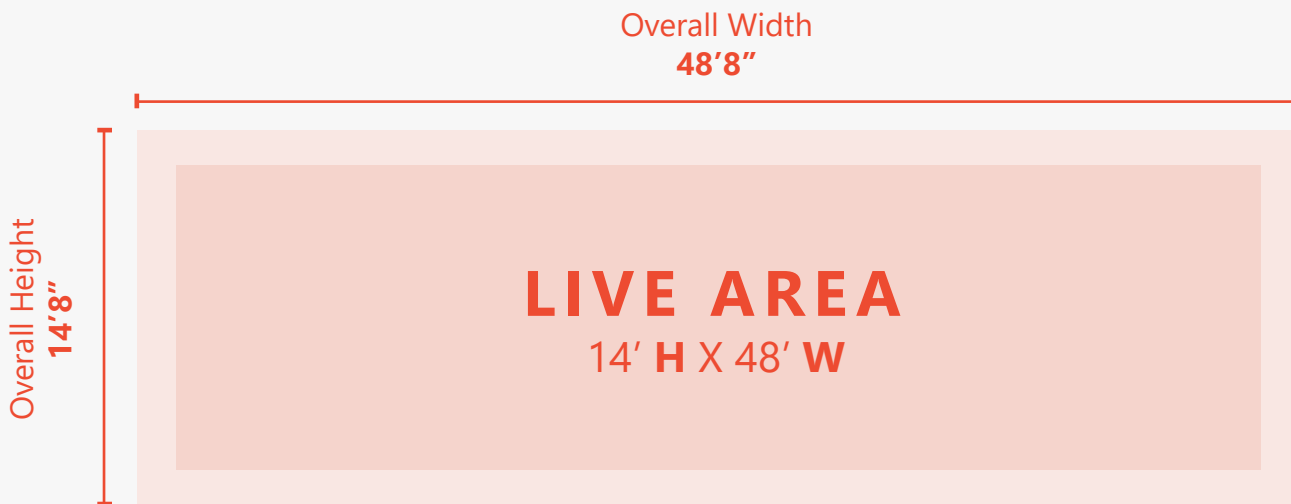

Location: 377 Frelinghuysen Avenue | **Area:** Newark | **Substrate:** Vinyl

Art/Production Guidelines

SIZE & PRODUCTION

14 feet tall by 48 feet wide. Illuminated Vinyl Bulletin. Showing size is 14' tall x 48' wide. Production size is 14'8" tall x 48'8" wide which is 4 inches all the way around on all four sides – 3-inch pocket with a 1-inch wrap.

Please provide material for BOTH signs.

TERM

SHIPPING

Scott Signs Inc.
Attn: Scott Carmichael
1803 Union Valley Rd.
West Milford, NJ 07480
210-697-6480

All packages must be sent with "no signature required"