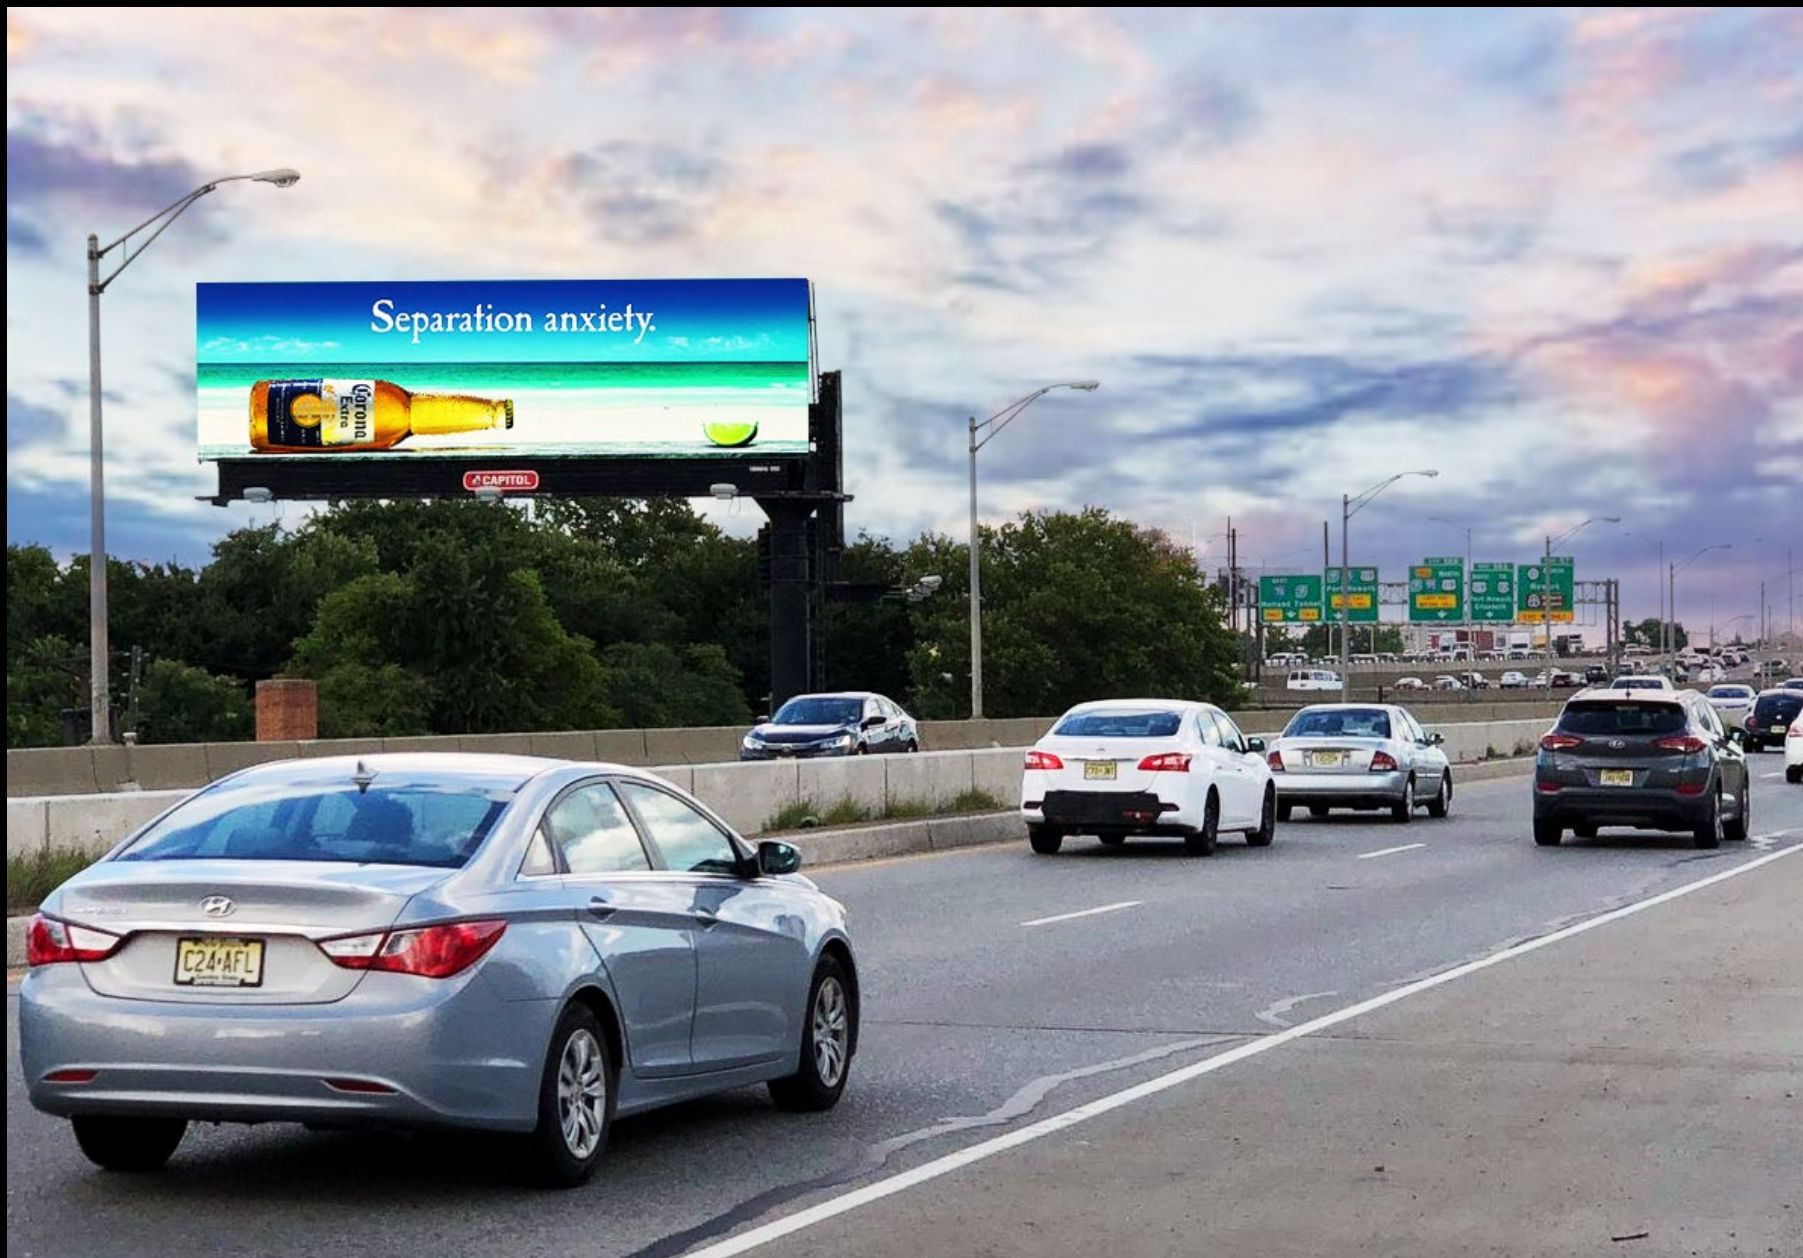

BULLETIN

NW-701

GEOPATH ID: 30799636/30799643

377 Frelinghuysen Avenue
Newark, NJ 07114

Located next to Newark Liberty International Airport, on heavily traveled Rte. 22, leading into/out of Lower Manhattan. Multiple faces and reads, including Lincoln Hwy. This unit has multiple facings and reads, including Lincoln Highway. Newark is home to numerous corporations, universities, cultural and sports venues.

Size: 14'H x 48'W
Weekly IMPs: 722,848
Facing: Multiple

Latitude: 40.707747
Longitude: -74.192686
Read: Multiple